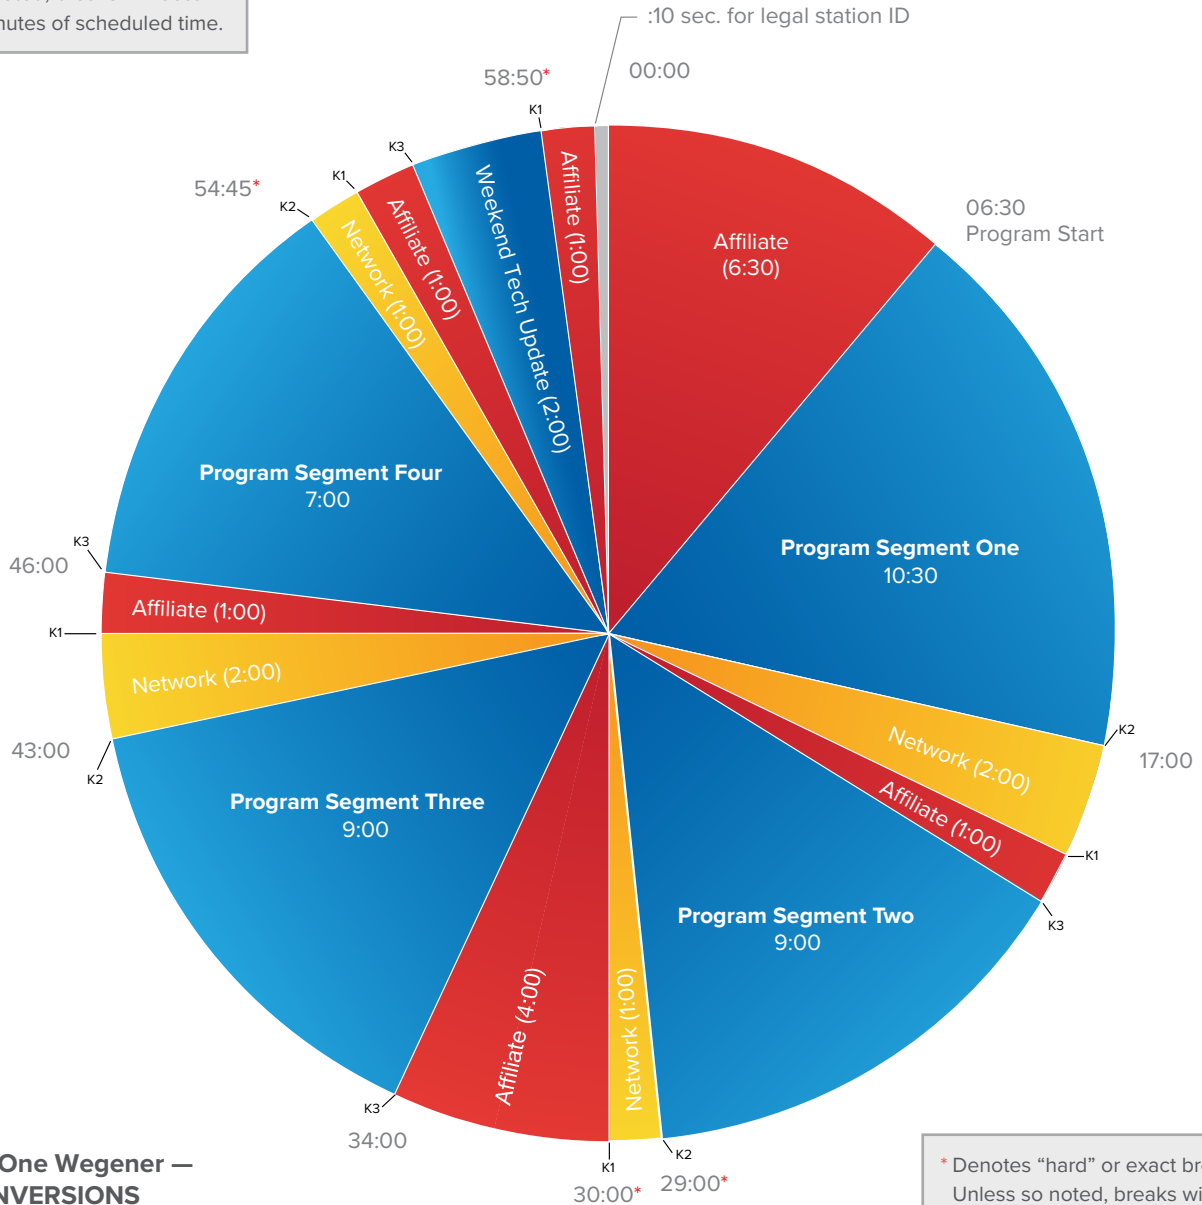

THE KIM KOMANDO SHOW

komando.com

Westwood One Wegener — RELAY CONVERSIONS

K1 - Local Station Cutaways
 K2 - Pre-break ID (4.5 seconds before network spot)
 K3 - Local IDs and voiceovers (Note: 12 seconds)

* Denotes "hard" or exact break time. Unless so noted, breaks will occur within 2 minutes of scheduled time.

* Denotes "hard" or exact break time. Unless so noted, breaks will occur within 2 minutes of scheduled time.

Westwood One Wegener — RELAY CONVERSIONS

K1 - Local Station Cutaways
 K2 - Pre-break ID (4.5 seconds before network spot)
 K3 - Local IDs and voiceovers (Note: 12 seconds)

- Program Content
- Network
- Affiliate